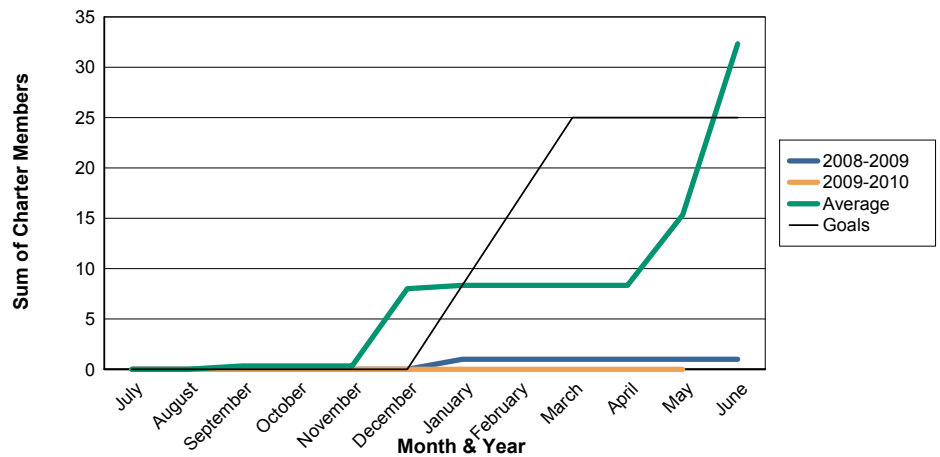

Sum of Charter Members/ Month & Year

For District 43 E