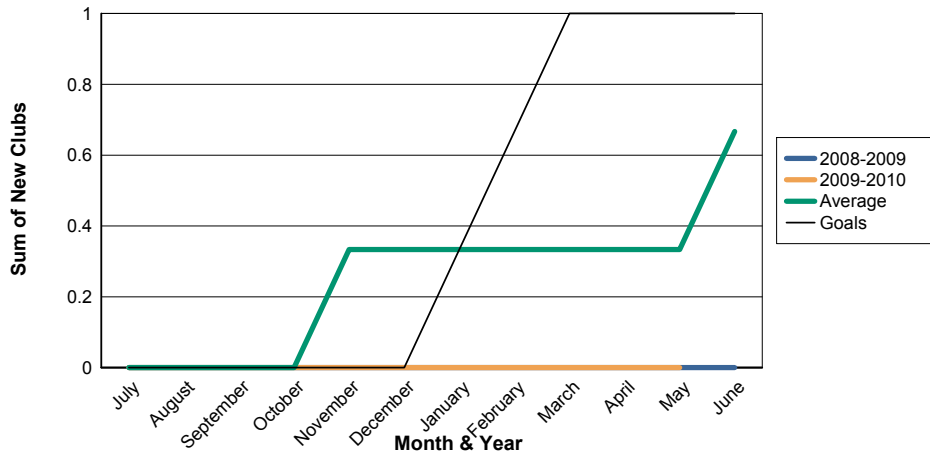

3 Year Comparisons for GMT Constitutional Area 1

By GMT District

As of May 2010

Sum of New Clubs/ Month & Year

For District 43 E

Sum of Dropped Clubs/ Month & Year

For District 43 E

Sum of Net Clubs/ Month & Year