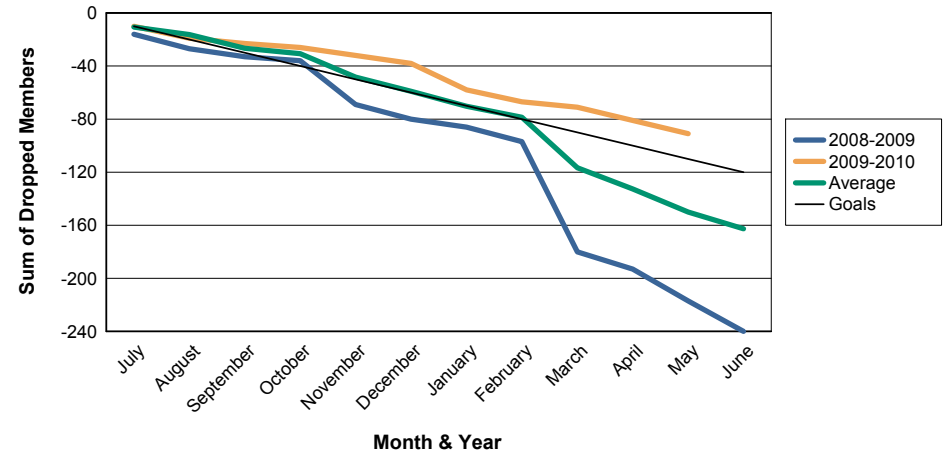

Sum of Dropped Members/ Month & Year

For District 43 E