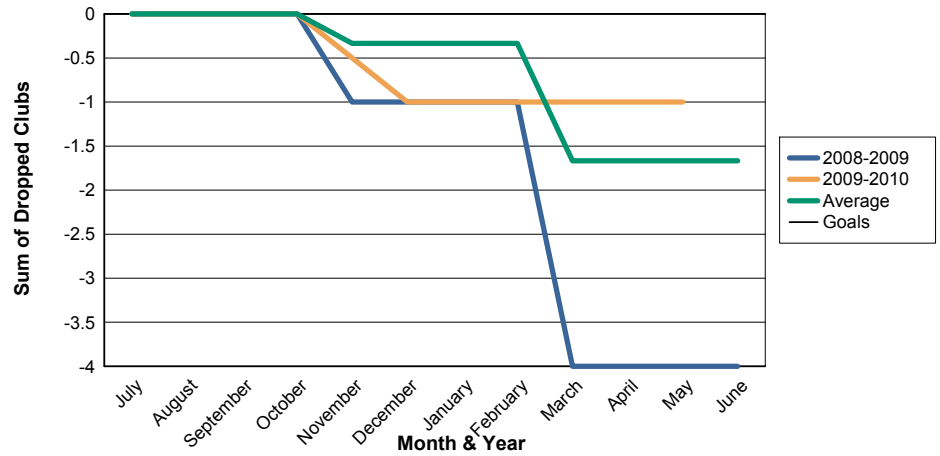

3 Year Comparisons for GMT Constitutional Area 1

By GMT District

As of May 2010

Sum of New Clubs/ Month & Year

For District 43 E

Sum of Dropped Clubs/ Month & Year

For District 43 E

Sum of Net Clubs/ Month & Year