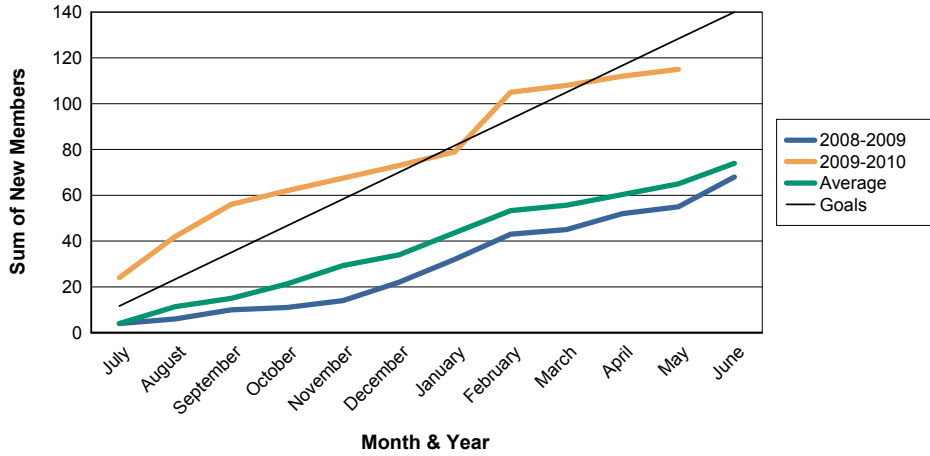

3 Year Comparisons for GMT Constitutional Area 1

By GMT District

As of May 2010

Sum of New Clubs/ Month & Year

For District 43 E

Sum of Dropped Clubs/ Month & Year

For District 43 E

Sum of Net Clubs/ Month & Year

For District 43 E

Sum of Charter Members/ Month & Year

For District 43 E

3 Year Comparisons for GMT Constitutional Area 1

By GMT District

As of May 2010

Sum of New Members/ Month & Year

For District 43 E