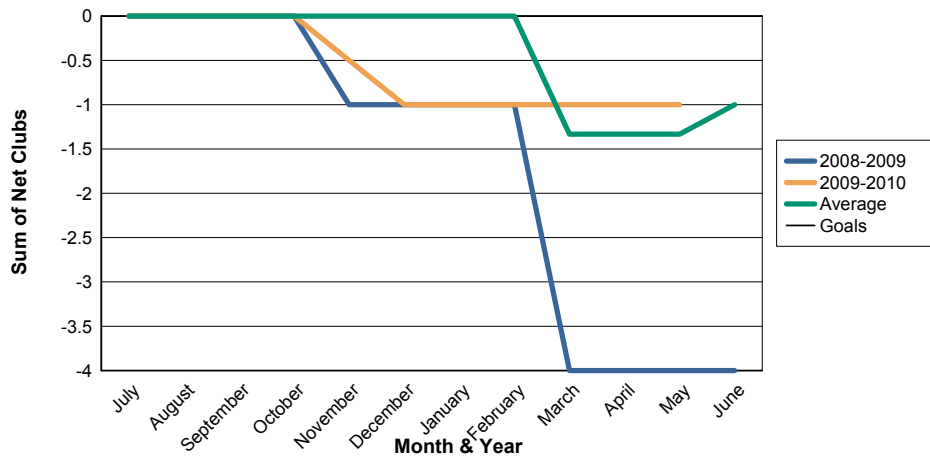

Sum of Net Clubs/ Month & Year

For District 43 E